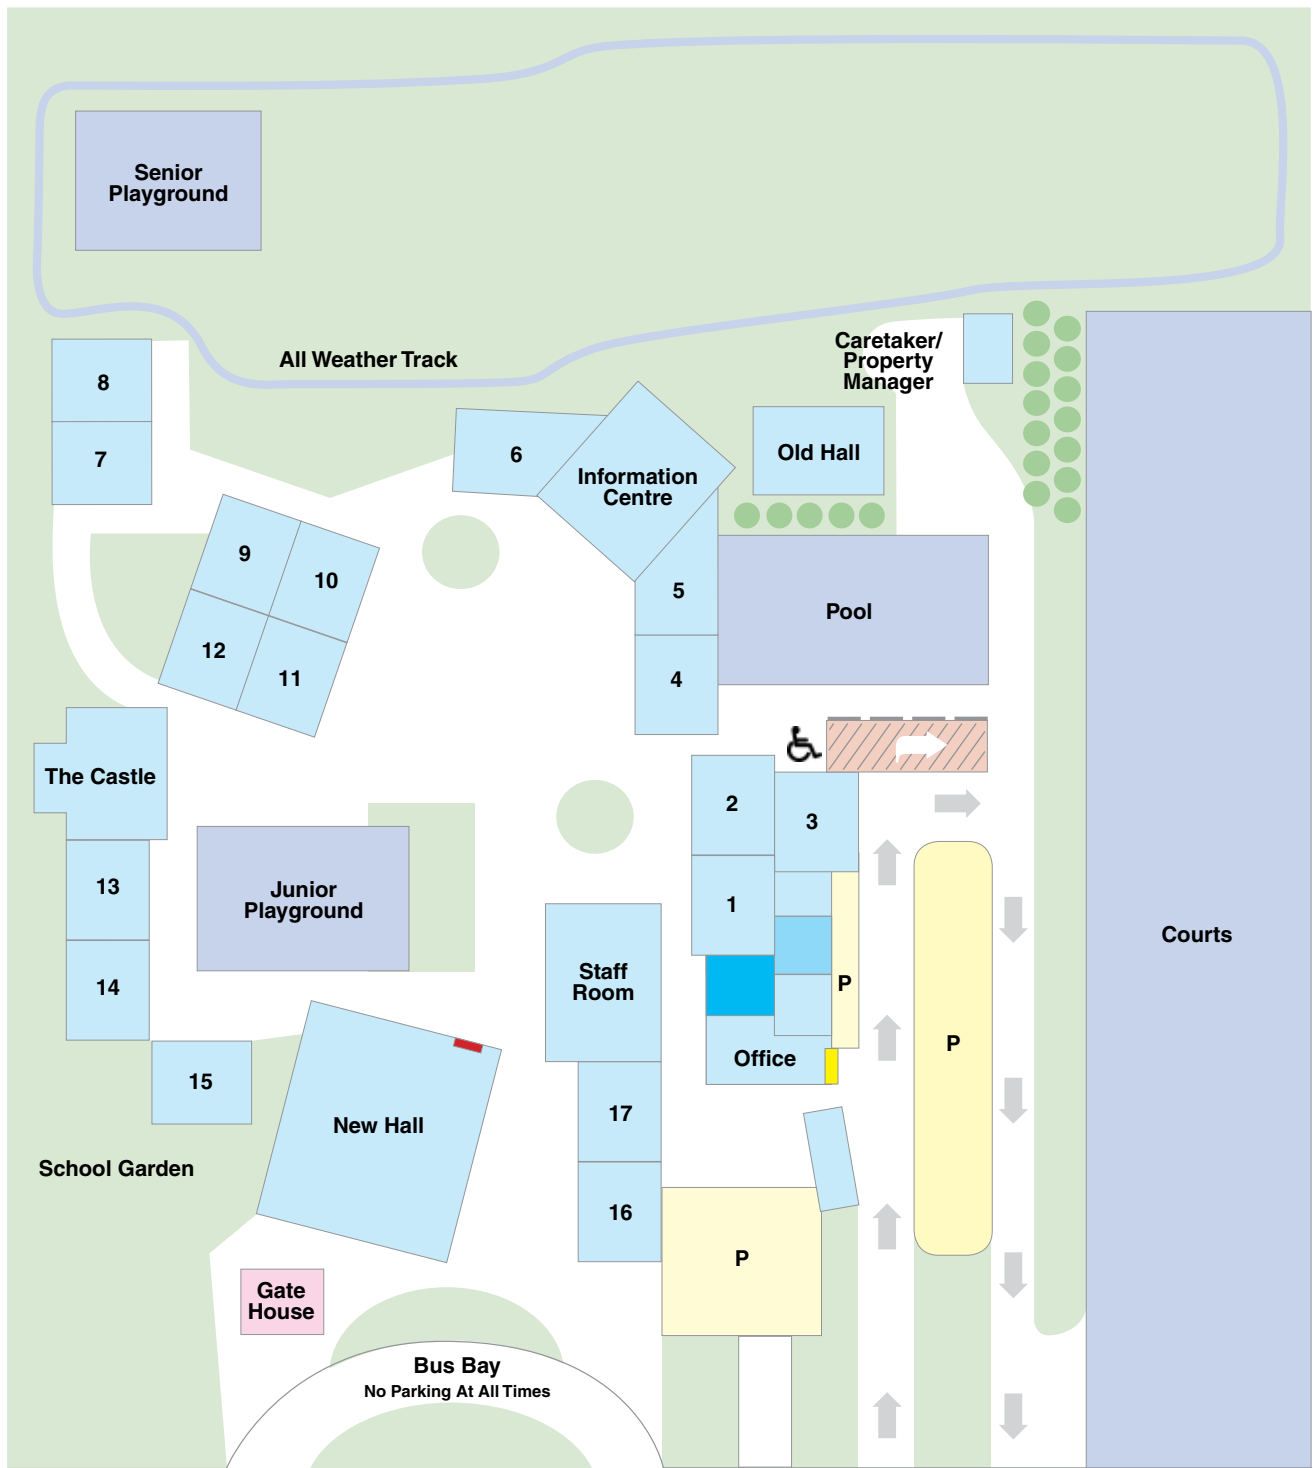

Matakana School Map

- | | | | | | |
|---|--|---|---|---|-----------------|
|  | Principal |  | Staff car parking |  | Office Entrance |
|  | Deputy Principal |  | Gate House Uniform and Lexia room | | |
|  | Drop Off Zone Cars are permitted to use this area for dropping off children only. This area acts as the parking bay for students requiring wheelchair access. No other parking is permissible in this area. |  | Orchard | | |
| | |  | Lunch Order Box | | |